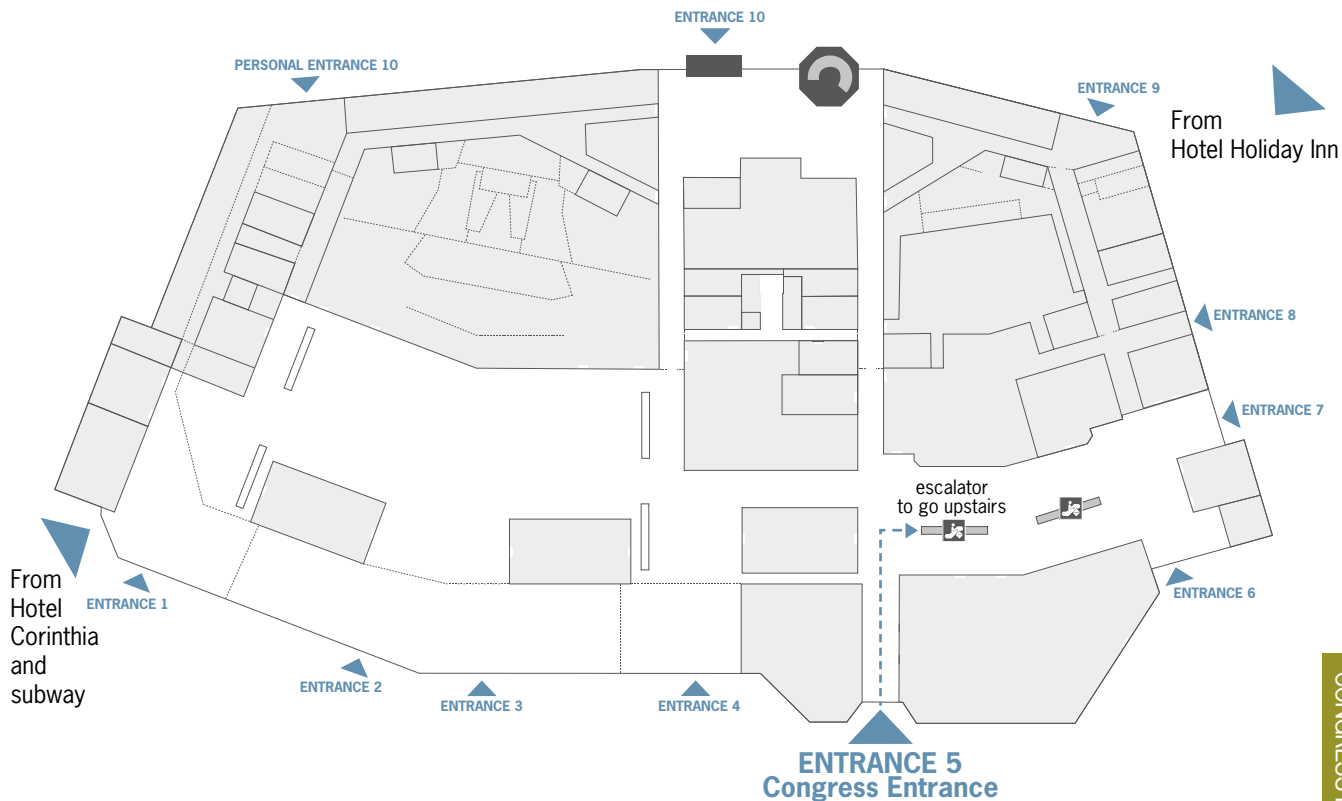

CONGRESS FLOORPLANS

GROUND FLOOR • Entrance (n° 5)

8TH SYSTEMIC SCLEROSIS WORLD CONGRESS

FIRST FLOOR • Cafeteria • Cloakroom • Patient Congress Area
• Registration Desk • Speaker Preview Room

CONGRESS FLOORPLANS

SECOND FLOOR • Medical Congress Area